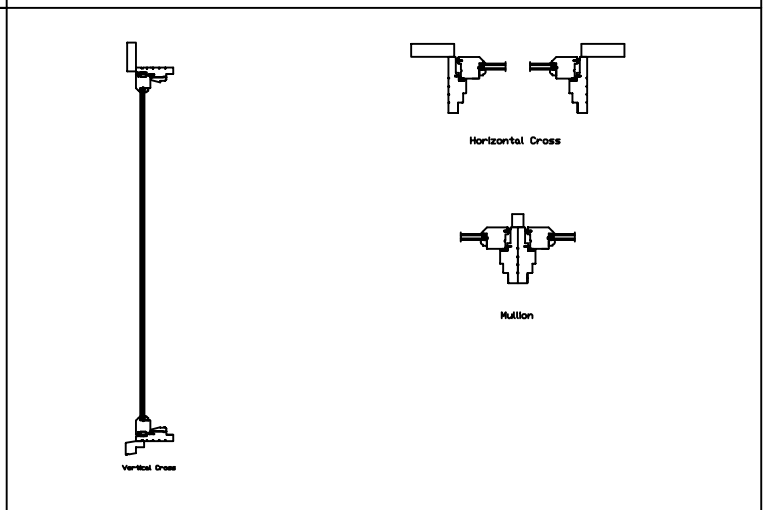

Cross Sections for Milestone Series Window & Green Mountain Door

(Wood Exterior)

Milestone Double Hung

Double Hung Picture with Historic Sill Nose

Milestone Casement

Milestone Cmt./Awn. Picture with Historic Nose